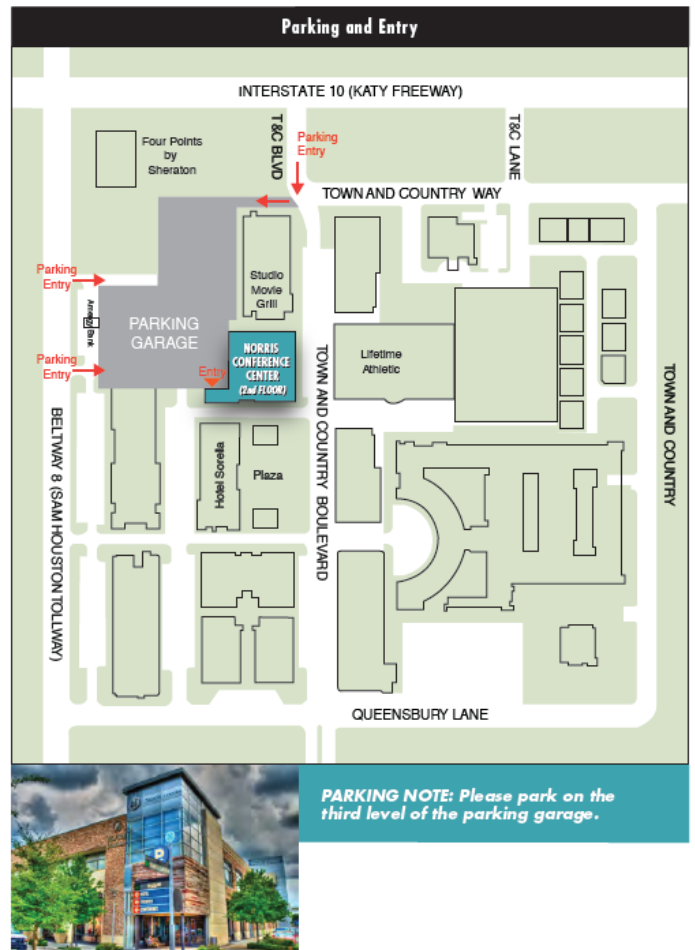

Houston CityCentre Map & Driving Directions

Norris Conference Centers - Houston/CityCentre

816 Town & Country Boulevard, Suite 210 • Houston, Texas 77024 • (713) 590-0950

PARKING NOTE: Please park on the third level of the parking garage.

The Houston / CityCentre facility is located at the corner of intersection of IH-10 West and Beltway 8. The location features plenty of complimentary parking. We encourage all event planners to either direct their participants to our website for directions, or download and e-mail our map directly from our website.

IMPORTANT NOTE – For your convenience, we encourage you to park in the garage that is attached to the Norris Centers location (paralleling Beltway 8). You will see signs with the Norris name and logo directing you to the correct floors to park. Please note that a number of parking spaces are reserved for other tenants of the complex and have “reserved” signs identifying these spaces. There is plenty of parking, so please avoid parking in these reserved spots.