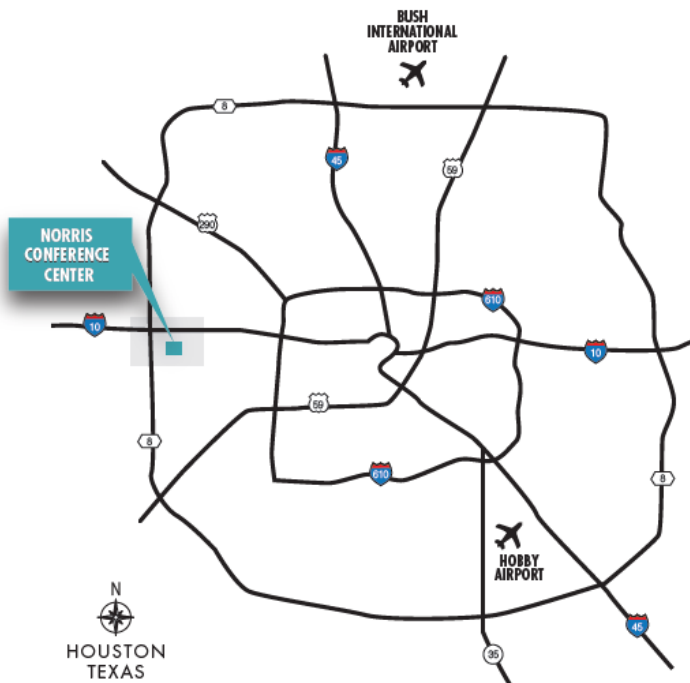

Houston CityCentre Map & Driving Directions

Norris Conference Centers - Houston/CityCentre

816 Town & Country Boulevard, Suite 210 • Houston, Texas 77024 • (713) 590-0950

PARKING NOTE: Please park on the third level of the parking garage.

The Houston / CityCentre facility is located at the corner of intersection of IH-10 West and Beltway 8. The location features plenty of complimentary parking. We encourage all event planners to either direct their participants to our website for directions, or download and e-mail our map directly from our website.

IMPORTANT NOTE – For your convenience, we encourage you to park in the garage that is attached to the Norris Centers location (paralleling Beltway 8). You will see signs with the Norris name and logo directing you to the correct floors to park. Please note that a number of parking spaces are reserved for other tenants of the complex and have “reserved” signs identifying these spaces. There is plenty of parking, so please avoid parking in these reserved spots.