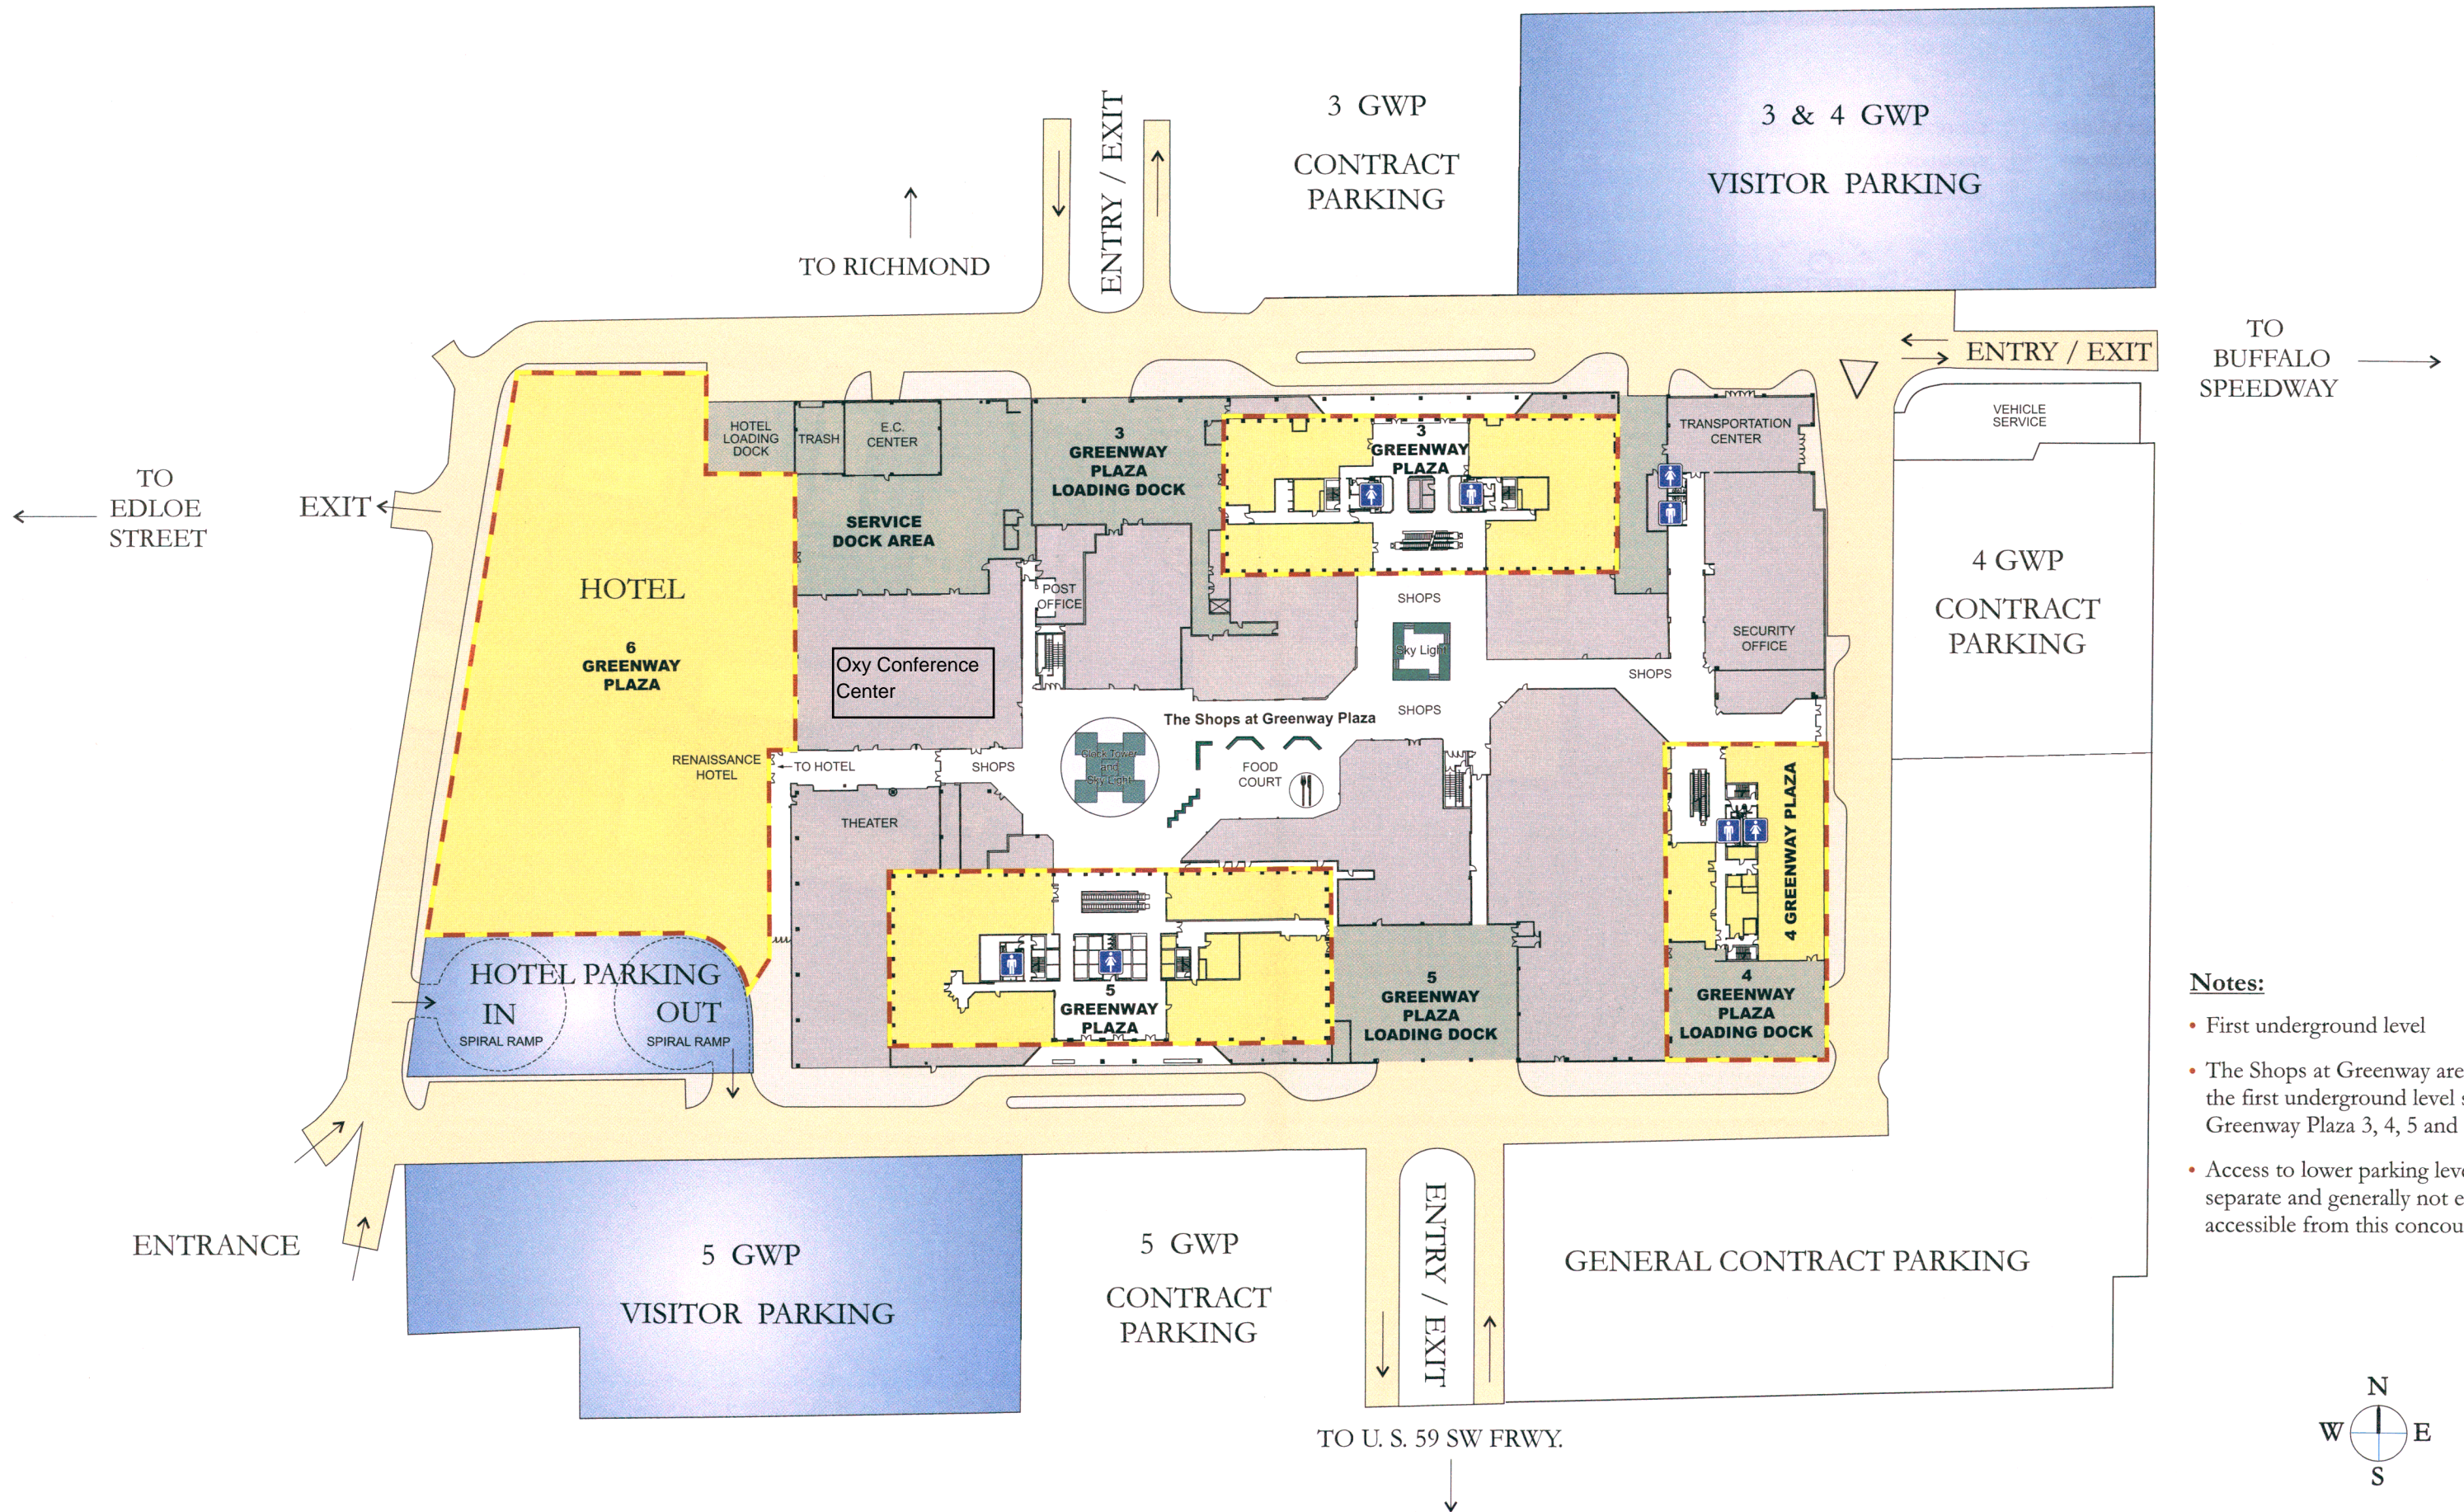

Concourse Level / The Shops at Greenway

- Notes:**
- First underground level
 - The Shops at Greenway are located on the first underground level surrounding Greenway Plaza 3, 4, 5 and the Hotel.
 - Access to lower parking levels are separate and generally not easily accessible from this concourse level.

LEGEND

- GREENWAY PLAZA BUILDING
- GREENWAY PLAZA GARAGE
- NON CRESCENT BUILDING
- CRESCENT GROUNDS
- WATER FEATURE
- UNDERGROUND VISITOR PARKING
- INFORMATION BOOTH
- RESTAURANT

Parking is located underground one level below ground level, and is shown by Dashed boxes on map. The best entry access to parking is off Buffalo Speedway entrance, although a second entrance is located on Hwy 59 feeder road shown with yellow triangle.

As you go into one of these entrances, look for visitor parking arrows and go down only one level to garage. Follow signs around to 5 GWP building and park just south of build in paid parking lot (Shown by red rectangle).

GREENWAY PLAZA