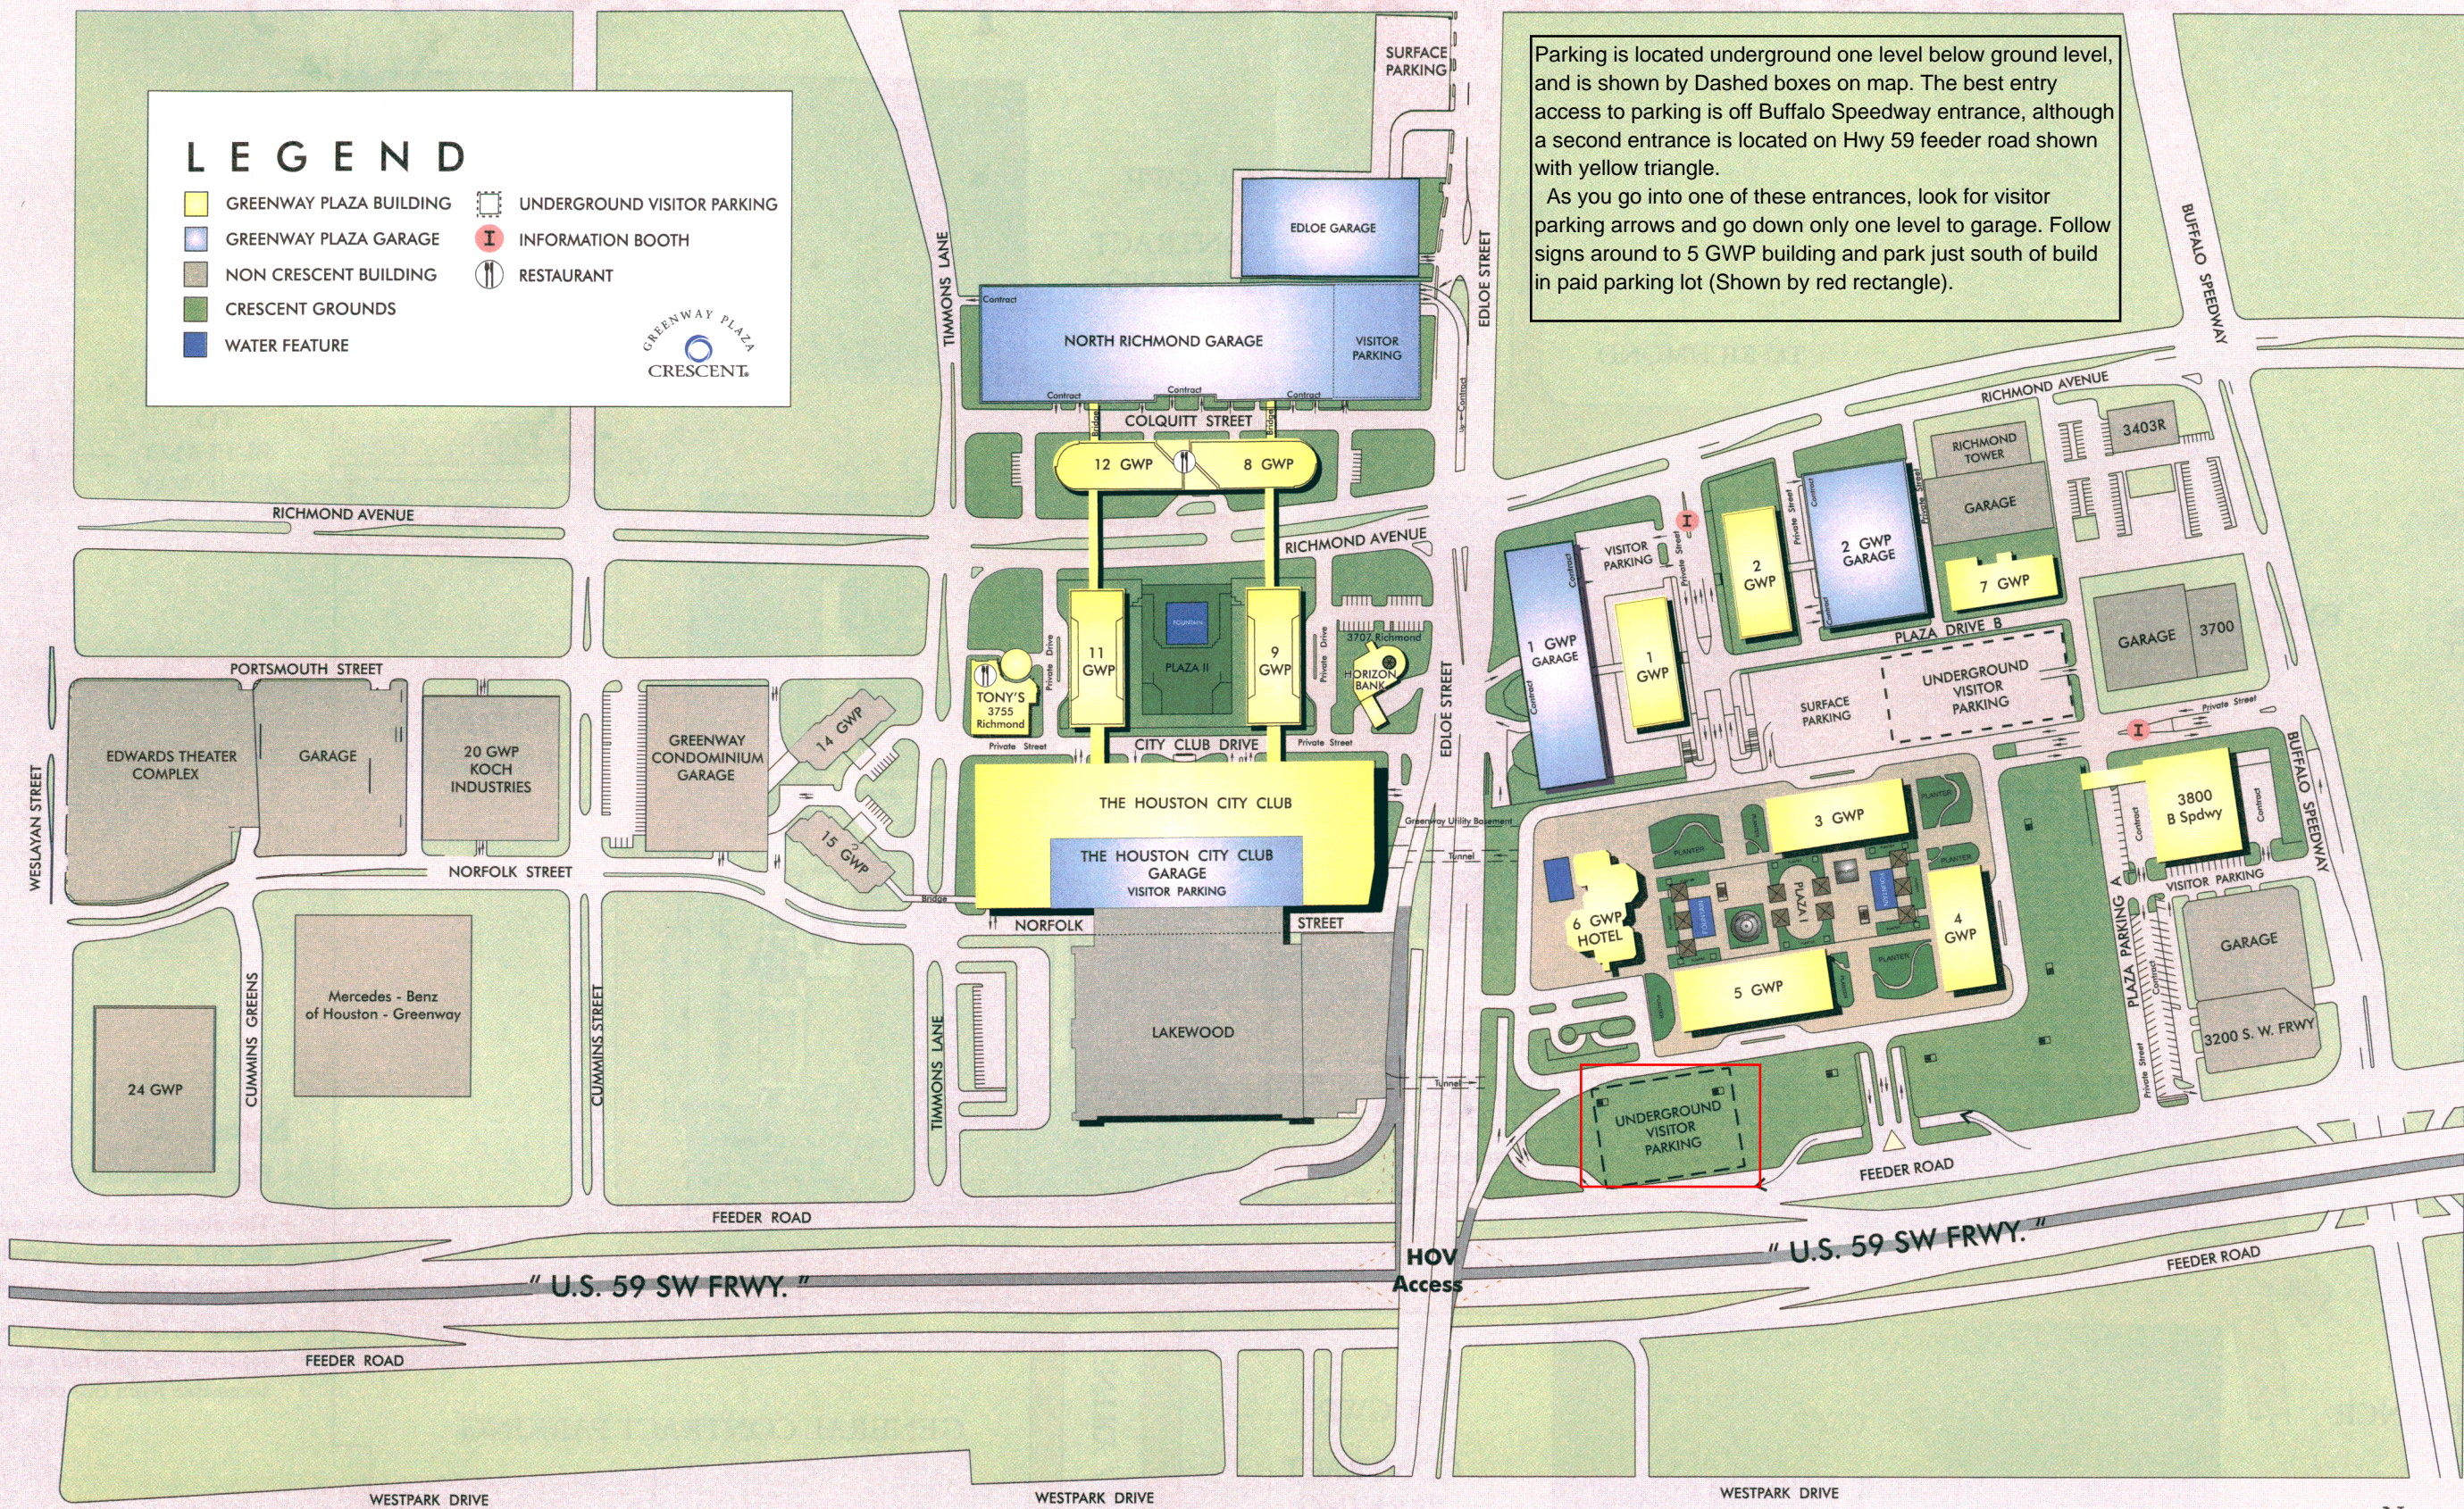

Concourse Level / The Shops at Greenway

- Notes:**
- First underground level
 - The Shops at Greenway are located on the first underground level surrounding Greenway Plaza 3, 4, 5 and the Hotel.
 - Access to lower parking levels are separate and generally not easily accessible from this concourse level.

LEGEND

- GREENWAY PLAZA BUILDING
- GREENWAY PLAZA GARAGE
- NON CRESCENT BUILDING
- CRESCENT GROUNDS
- WATER FEATURE
- UNDERGROUND VISITOR PARKING
- INFORMATION BOOTH
- RESTAURANT

Parking is located underground one level below ground level, and is shown by Dashed boxes on map. The best entry access to parking is off Buffalo Speedway entrance, although a second entrance is located on Hwy 59 feeder road shown with yellow triangle.

As you go into one of these entrances, look for visitor parking arrows and go down only one level to garage. Follow signs around to 5 GWP building and park just south of build in paid parking lot (Shown by red rectangle).

GREENWAY PLAZA